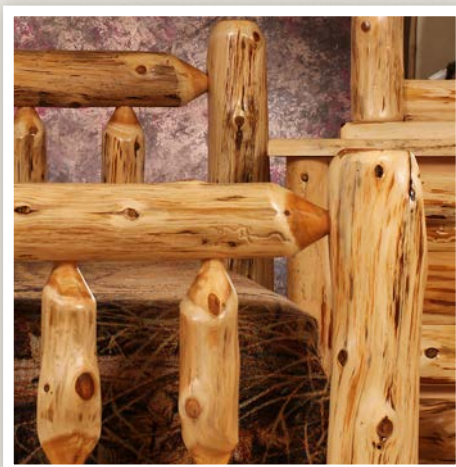

Hand-peeled logs enhance the rustic knots and unique color variations of the white cedar wood grain!