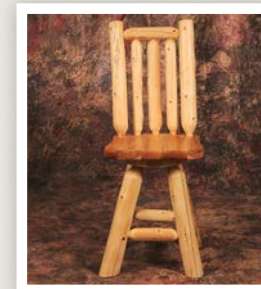

**Log Coffee Table**  
48"x22"x19"

**Log Sofa Table**  
48"x16"x30"

# Dining Room Furniture

42"x42" Dining Table  
30" h

42"x60" Dining Table  
30" h

42"x72" Dining Table  
30" h

42"x96" Dining Table  
30" h

**Side Chair (New Style)**  
22"x20"x42"

**Dining Table**  
36"x60"x30"

**New Item**

**Barstool with Swivel and Back**  
20"x20"x57"

42" Bench  
16"x42"x18"

48" Bench  
16"x48"x18"

68" Bench  
16"x68"x18"

**Barstool with Swivel**  
20"x20"x30"

**New Item**

**Barstool**  
20"x20"x30"